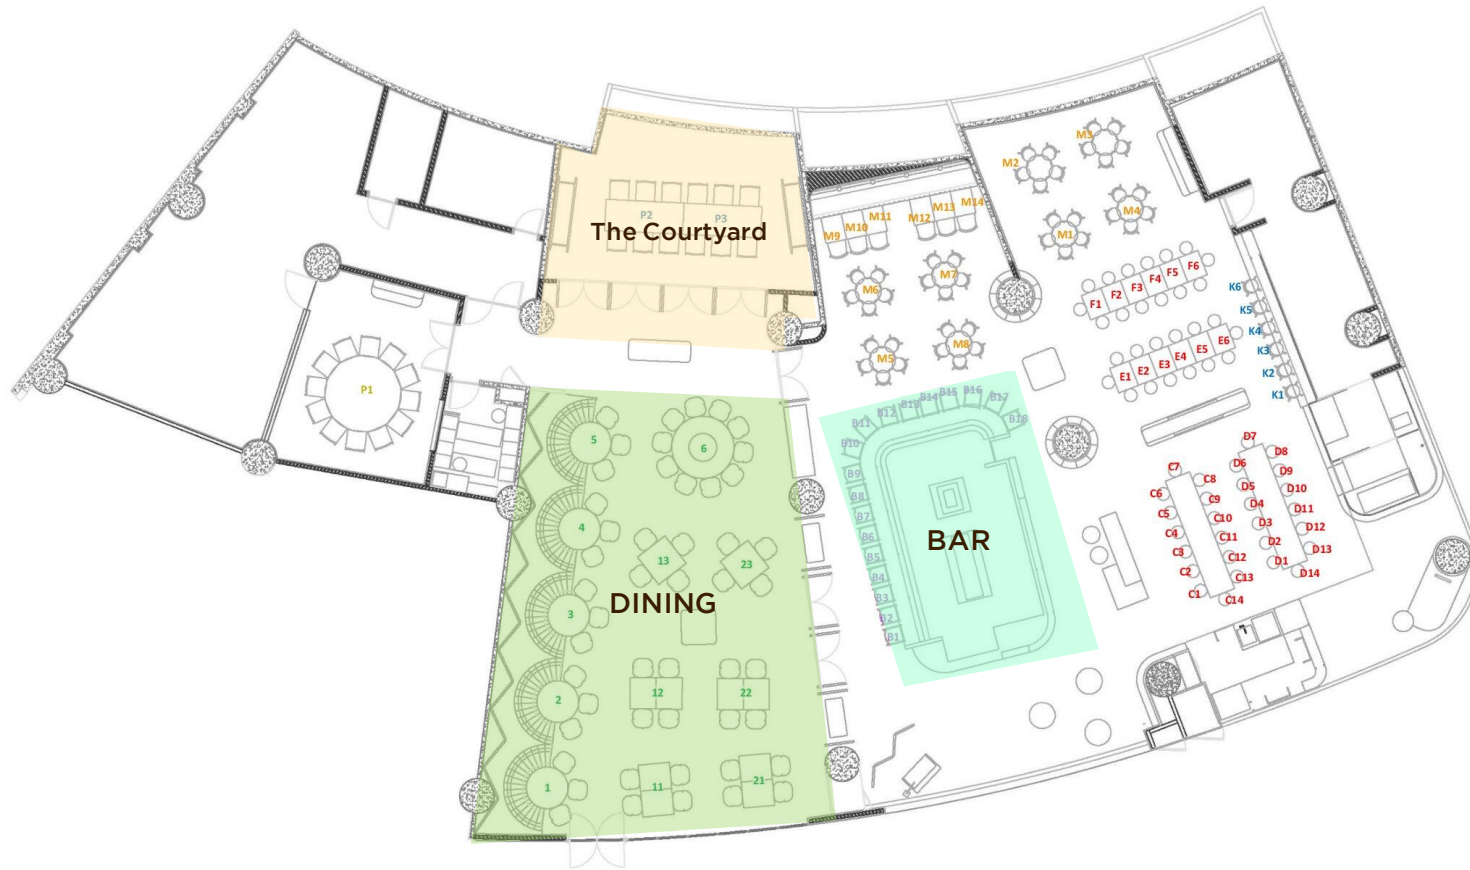

Shang Social • 香聚

EVENTS / SALES KIT

香聚
SHANG
SOCIAL

DINING

This full-service dining space offers diners the best selection of authentic Chinese dishes, re-imagined in vibrant and modern expressions.

THE COURTYARD

TEA

Only at Shang Social, Shang's Sparkling Tea - instant hit with its crisp lychee flavor

CHINESE CUISINE

3 distinctive Chinese cuisines, including Cantonese, Huaiyang and Sichuan

FLOORPLAN

For any enquires, kindly email reservations@shangsocial.com